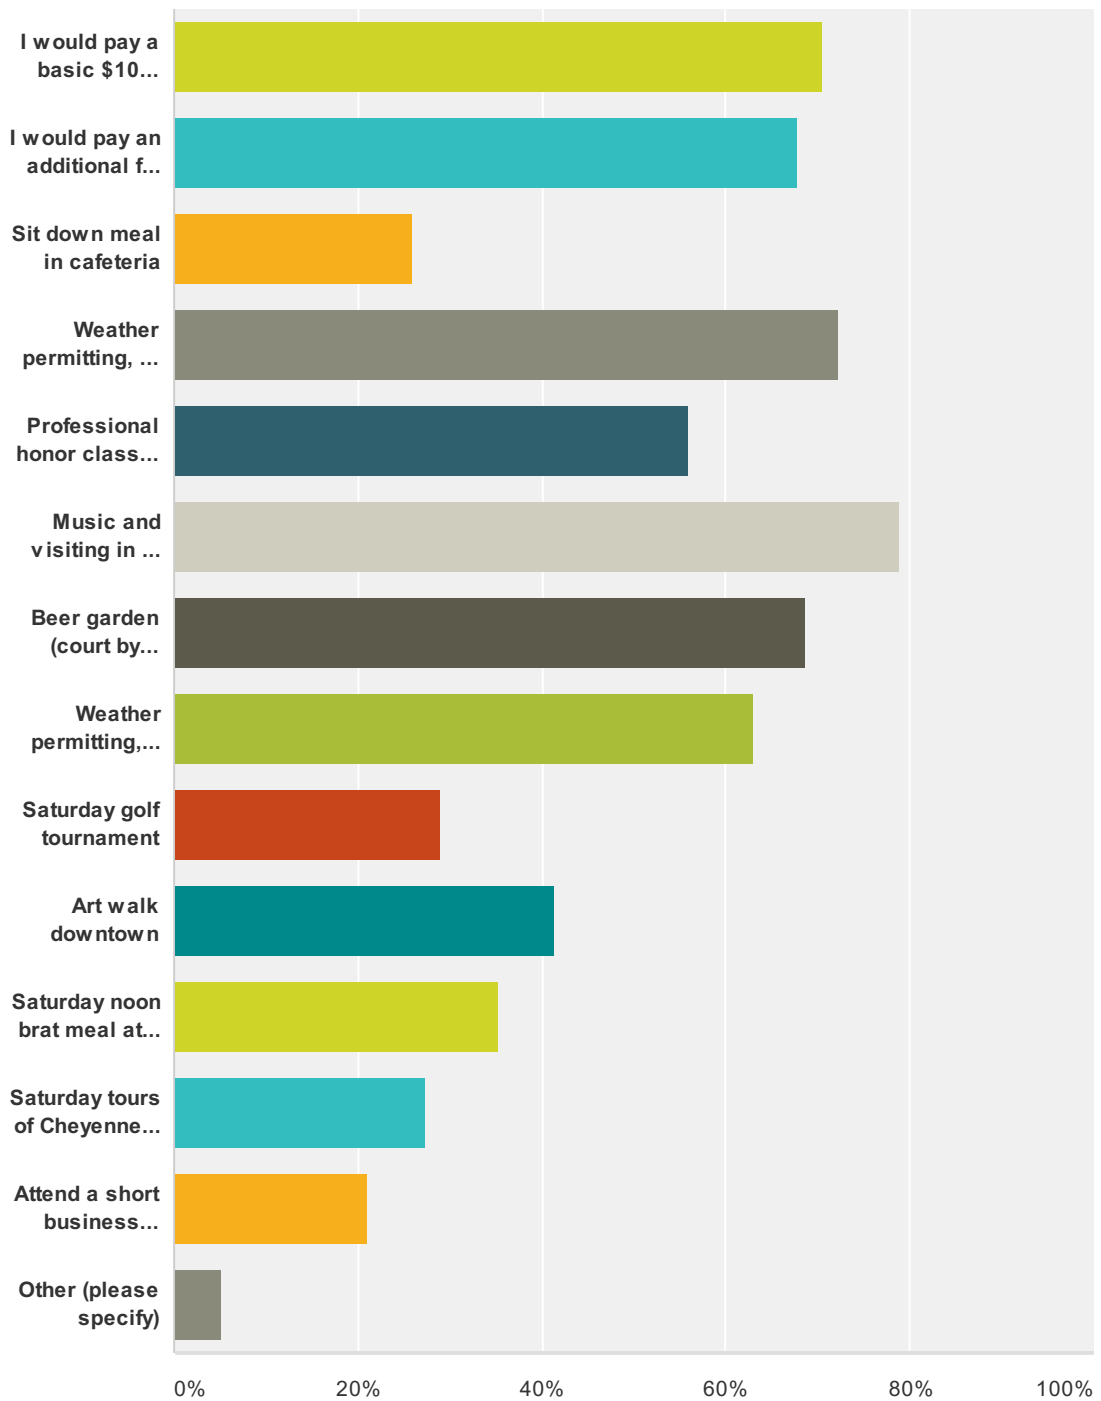

**Q1 What is the best date for the reunion?
(You may select more than one response)**

Answered: 219 Skipped: 8

Answer Choices	Responses	
Third Saturday in June	68.49%	150
During the Cheyenne County Fair (first weekend in August)	37.90%	83
Memorial Weekend	11.87%	26
Labor Day Weekend	8.22%	18
Total Respondents: 219		

Q2 How often should reunions be held? (Pick only one)

Answered: 222 Skipped: 5

Answer Choices	Responses
Annually	57.66% 128
Every other year	9.01% 20
Every third year	3.15% 7
Every five years	23.42% 52
Other (please specify)	6.76% 15
Total	222

Q3 What events and activities would you attend (pick all that apply)?

Answered: 227 Skipped: 0

Answer Choices	Responses
I would pay a basic \$10 registration fee to attend reunion	70.48% 160
I would pay an additional fee for a meal, dance or other options	67.84% 154
Sit down meal in cafeteria	25.99% 59
Weather permitting, an informal meal in the park	72.25% 164

SF Alumni Questionnaire

Professional honor class picture at school	55.95%	127
Music and visiting in the park	78.85%	179
Beer garden (court by courthouse)	68.72%	156
Weather permitting, outdoor street dance	63.00%	143
Saturday golf tournament	29.07%	66
Art walk downtown	41.41%	94
Saturday noon brat meal at the Cheyenne County Museum	35.24%	80
Saturday tours of Cheyenne County	27.31%	62
Attend a short business meeting to elect association directors and officers	21.15%	48
Other (please specify)	5.29%	12
Total Respondents: 227		