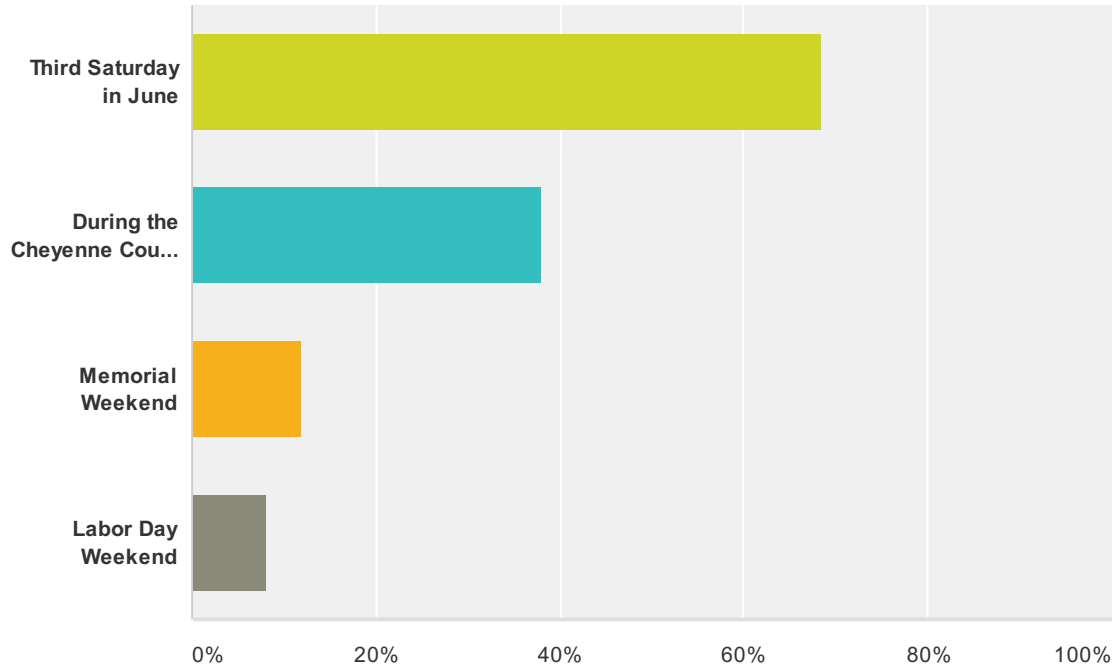

**Q1 What is the best date for the reunion?
(You may select more than one response)**

Answered: 219 Skipped: 8

Answer Choices	Responses	
Third Saturday in June	68.49%	150
During the Cheyenne County Fair (first weekend in August)	37.90%	83
Memorial Weekend	11.87%	26
Labor Day Weekend	8.22%	18
Total Respondents: 219		

Q2 How often should reunions be held? (Pick only one)

Answered: 222 Skipped: 5

Answer Choices	Responses
Annually	57.66% 128
Every other year	9.01% 20
Every third year	3.15% 7
Every five years	23.42% 52
Other (please specify)	6.76% 15
Total	222

Q3 What events and activities would you attend (pick all that apply)?

Answered: 227 Skipped: 0

Answer Choices	Responses
I would pay a basic \$10 registration fee to attend reunion	70.48% 160
I would pay an additional fee for a meal, dance or other options	67.84% 154
Sit down meal in cafeteria	25.99% 59
Weather permitting, an informal meal in the park	72.25% 164