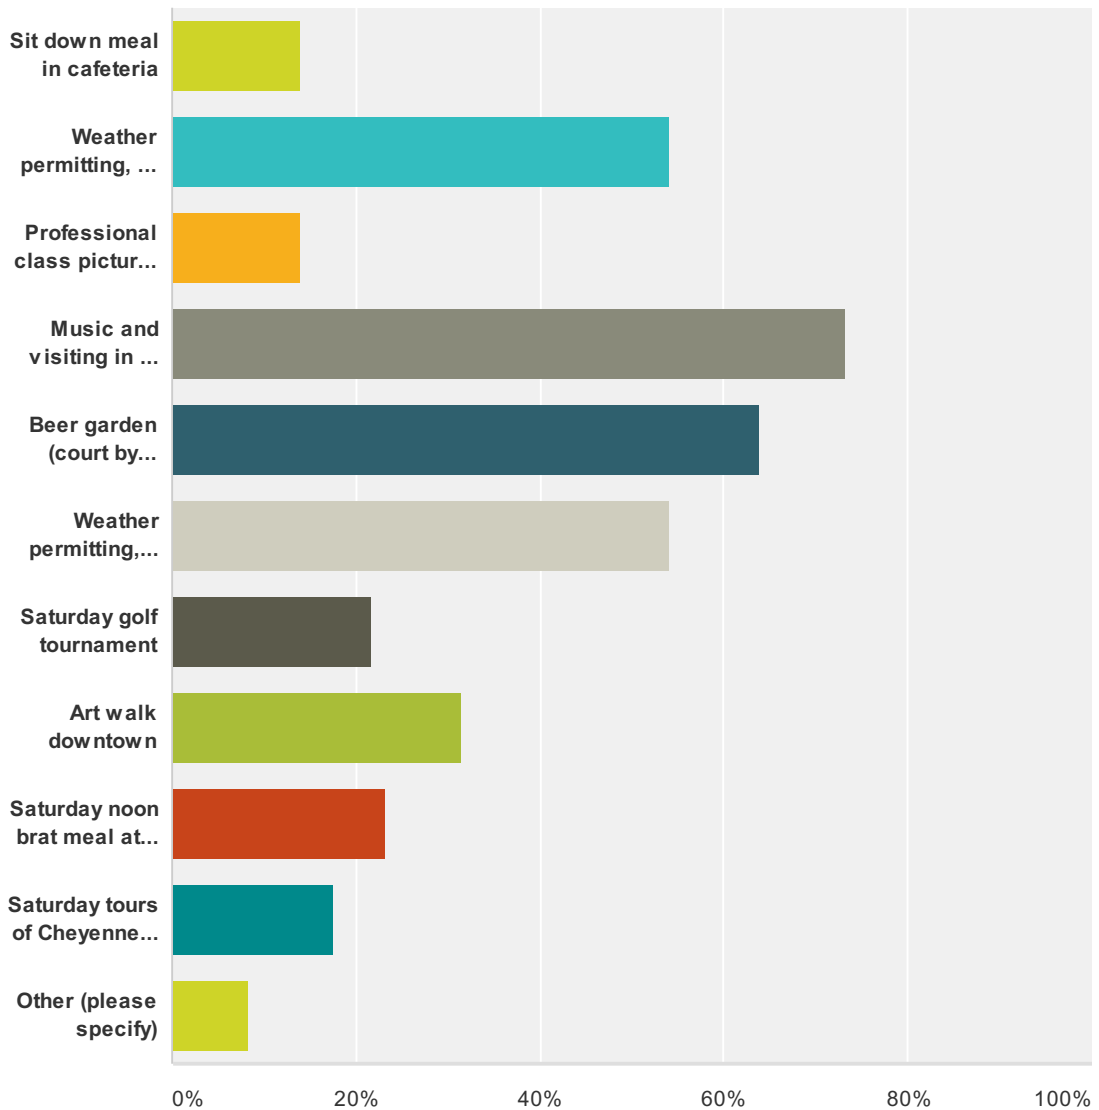

Q2 How often should reunions be held? (Pick only one)

Answered: 222 Skipped: 5

Answer Choices	Responses
Annually	57.66% 128
Every other year	9.01% 20
Every third year	3.15% 7
Every five years	23.42% 52
Other (please specify)	6.76% 15
Total	222

Q3 What events and activities would you attend (pick all that apply)?

Answered: 227 Skipped: 0

Answer Choices	Responses
I would pay a basic \$10 registration fee to attend reunion	70.48% 160
I would pay an additional fee for a meal, dance or other options	67.84% 154
Sit down meal in cafeteria	25.99% 59
Weather permitting, an informal meal in the park	72.25% 164

SF Alumni Questionnaire

Professional honor class picture at school	55.95%	127
Music and visiting in the park	78.85%	179
Beer garden (court by courthouse)	68.72%	156
Weather permitting, outdoor street dance	63.00%	143
Saturday golf tournament	29.07%	66
Art walk downtown	41.41%	94
Saturday noon brat meal at the Cheyenne County Museum	35.24%	80
Saturday tours of Cheyenne County	27.31%	62
Attend a short business meeting to elect association directors and officers	21.15%	48
Other (please specify)	5.29%	12
Total Respondents: 227		

Q4 What events and activities would entice you to attend my non-honor year reunion (pick all that apply)?

Answered: 194 Skipped: 33

Answer Choices	Responses
Sit down meal in cafeteria	13.92% 27
Weather permitting, an informal meal in the park	54.12% 105
Professional class picture at school	13.92% 27
Music and visiting in the park	73.20% 142
Beer garden (court by courthouse)	63.92% 124
Weather permitting, outdoor street dance	54.12% 105
Saturday golf tournament	21.65% 42
Art walk downtown	31.44% 61