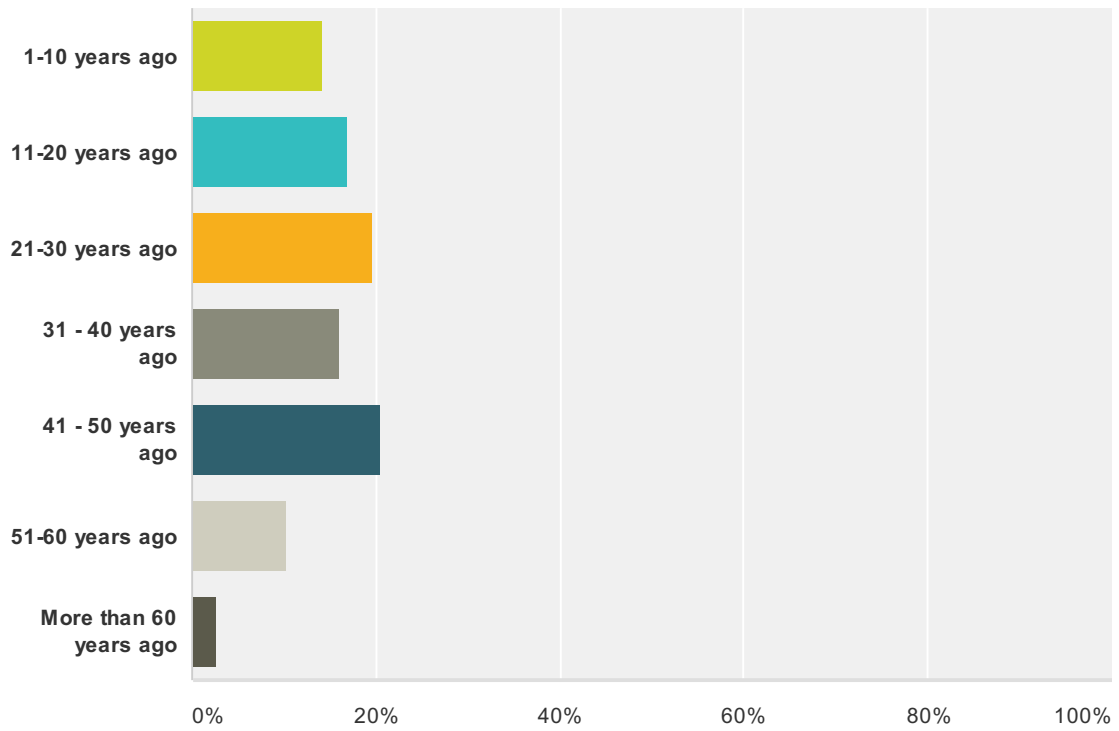

Q5 I graduated from high school

Answered: 225 Skipped: 2

Answer Choices	Responses
1-10 years ago	14.22% 32
11-20 years ago	16.89% 38
21-30 years ago	19.56% 44
31 - 40 years ago	16% 36
41 - 50 years ago	20.44% 46
51-60 years ago	10.22% 23
More than 60 years ago	2.67% 6
Total	225