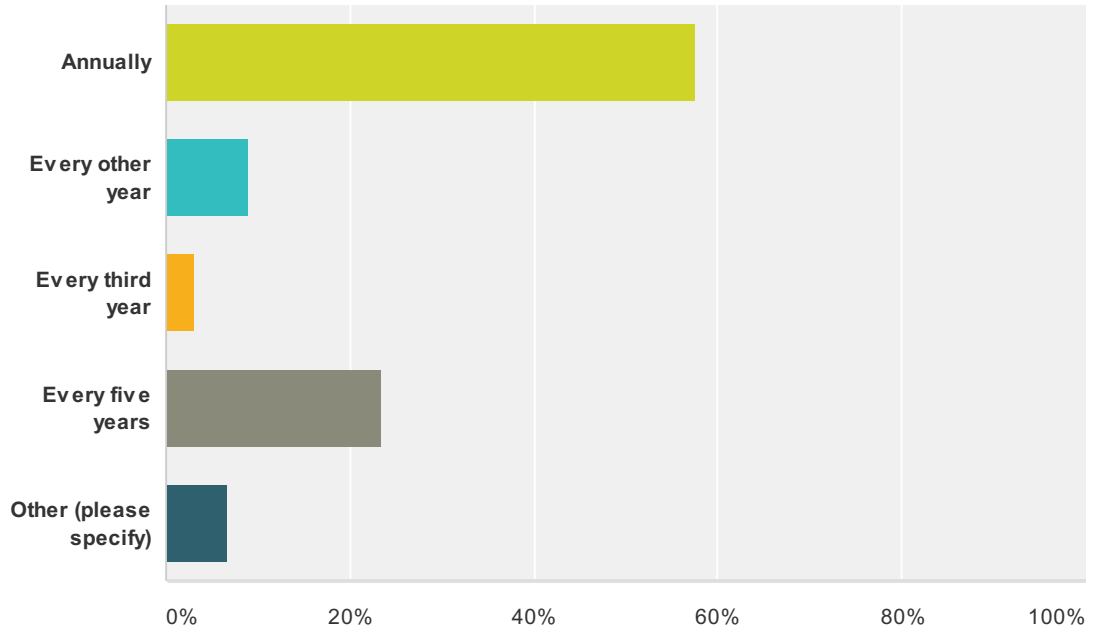

**Q1 What is the best date for the reunion?
(You may select more than one response)**

Answered: 219 Skipped: 8

Answer Choices	Responses	
Third Saturday in June	68.49%	150
During the Cheyenne County Fair (first weekend in August)	37.90%	83
Memorial Weekend	11.87%	26
Labor Day Weekend	8.22%	18
Total Respondents: 219		

Q2 How often should reunions be held? (Pick only one)

Answered: 222 Skipped: 5

Answer Choices	Responses
Annually	57.66% 128
Every other year	9.01% 20
Every third year	3.15% 7
Every five years	23.42% 52
Other (please specify)	6.76% 15
Total	222

Q3 What events and activities would you attend (pick all that apply)?

Answered: 227 Skipped: 0

Answer Choices	Responses
I would pay a basic \$10 registration fee to attend reunion	70.48% 160
I would pay an additional fee for a meal, dance or other options	67.84% 154
Sit down meal in cafeteria	25.99% 59
Weather permitting, an informal meal in the park	72.25% 164